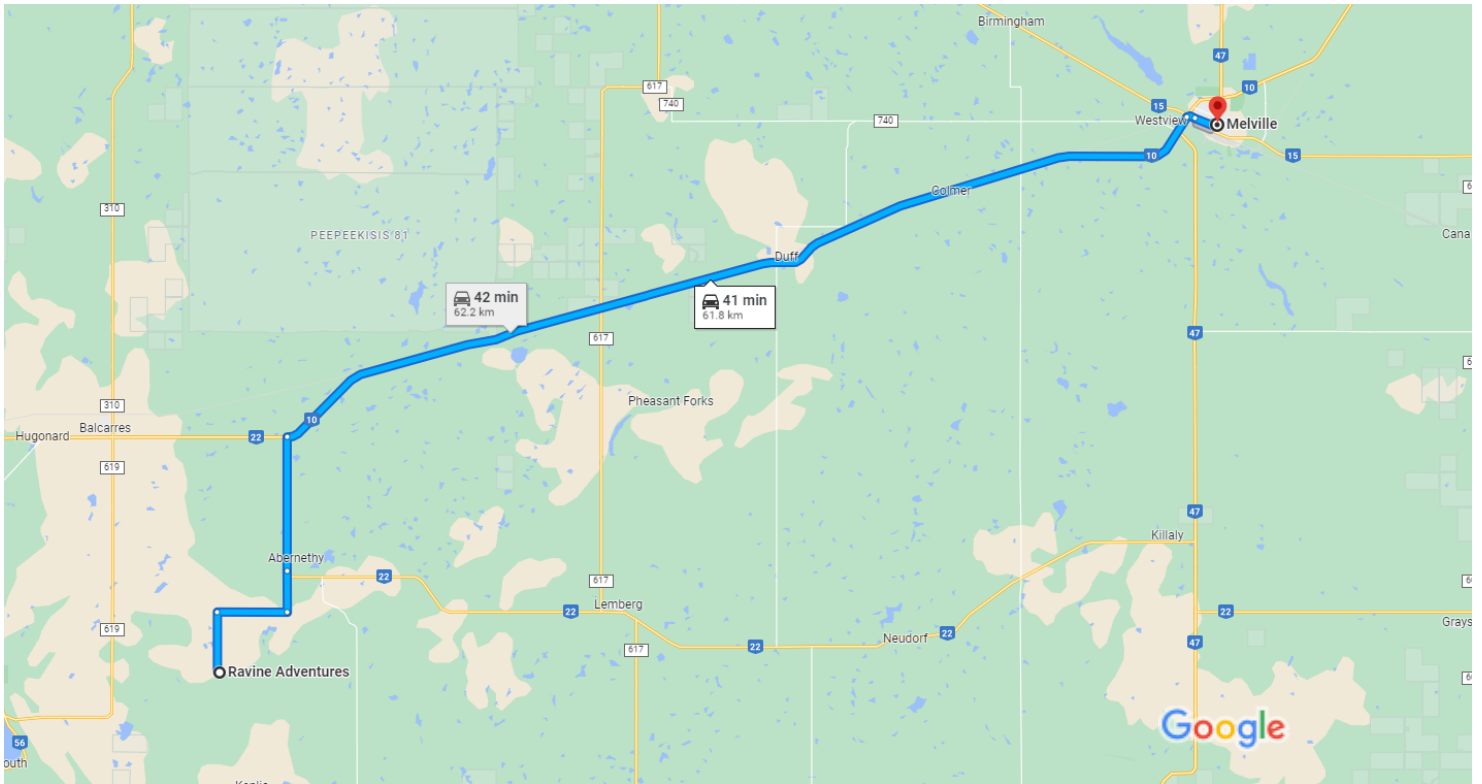

Ravine Adventures, Tower road, Abernethy, SK S0A 0A0 to Melville, Saskatchewan S0A 2P0

Drive 61.8 km, 41 min

Map data ©2023 Google 5 km

 **via SK-10 E** **41 min**
 Fastest route now due to traffic conditions **61.8 km**

 **via SK-22 W and SK-10 E** **42 min**
62.2 km

Explore Melville

Restaurants Hotels Gas stations Parking Lots More